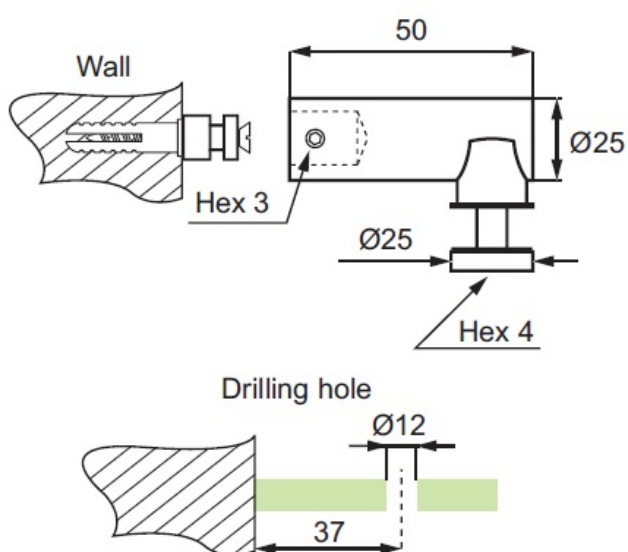

PRODUCT SHEET

Description:

Angle Bracket Wall/Glass, F/8-10mm Glass, SS304-Brushed, \varnothing 12mm Drilling

Item number:

22.23.230-0

Units	Box	Carton	HS Code	Barcode
Pcs.	1	98	8302419000	
				5704866443685